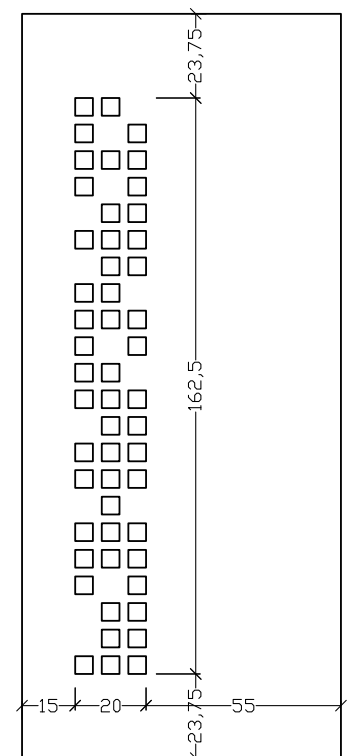

NOTICE 1

Models of Line 8030 has no glass holder, so glass can not be replaced.