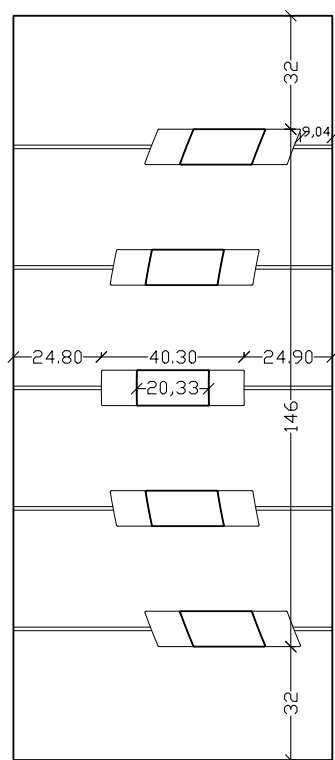

NOTICE 1

Models of Line 1950 has no glass holder, so glass can not be replaced.

ALU 1955A

ALU 1955A1

ΣΕΙΡΑ / LINE 1960

Modern creations!!!

Different and unique designs that add value to your space and stand out for their design and high quality.