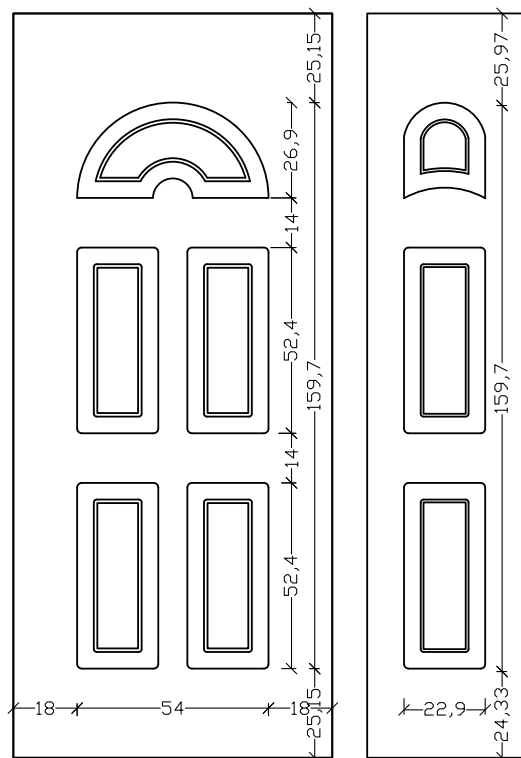

VERPAN

PREMIUM DESIGN

ΣΕΙΡΑ 6010

Κλασικές δημιουργίες!!!

Πάνελ σε κλασικές γραμμές εντάσσονται αψεγάδιαστα στον χώρο σας.

Πάνελ αλουμινίου με διαχρονική αξία και αισθητική υπεροχή.

ΣΗΜΕΙΩΣΗ
NOTICE

KT2 Καίτι Ασημί
KT2 Silver bars

KT1 Καίτι Χρυσό
KT1 Gold bars