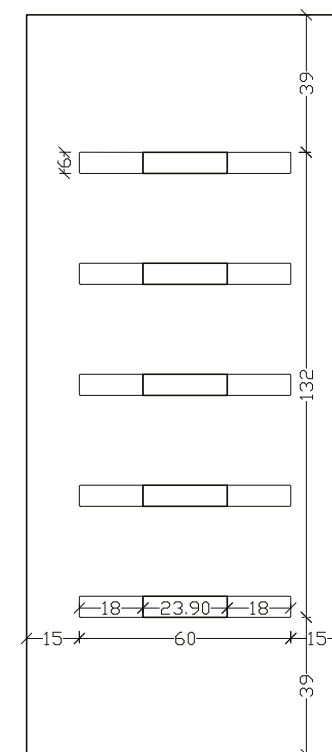

ΣΕΙΡΑ / LINE 1960

Modern creations!!!

Different and unique designs that add value to your space and stand out for their design and high quality.

VERPAN

PREMIUM DESIGN

ΣΗΜΕΙΩΣΗ 1

Στα σχέδια της σειράς 1960 δεν υπάρχει πηγάκι και δεν είναι δυνατή η αντικατάσταση του τζαμιού.

NOTICE 1

Models of Line 1960 has no glass holder, so glass can not be replaced.