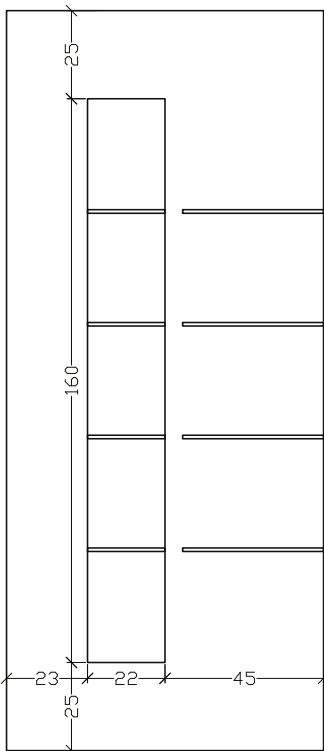

Τα σχέδια της σειράς γίνονται μόνο με πλήρωση ξύλου.

NOTICE 2

Line 8020 can only be manufactured / made with wood inside.

ALU 8022A1

ΣΕΙΡΑ / LINE 8030

Extraordinary stylish details!!!

Verpan's aim is to fulfill your passion for style, predicting your needs with astonishing details that make the difference. Pick the one that represents the panel for you and your home.