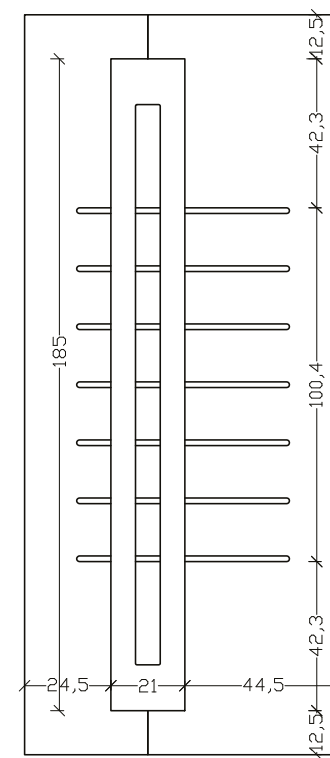

ΣΕΙΡΑ / LINE 1932-1933

VERPAN Aluminium Panel!!

The exemplary construction is a point of reference. With strict and accurate measurements and qualifications. Select between the color of your choice or in Renolit foil.

VERPAN

PREMIUM DESIGN