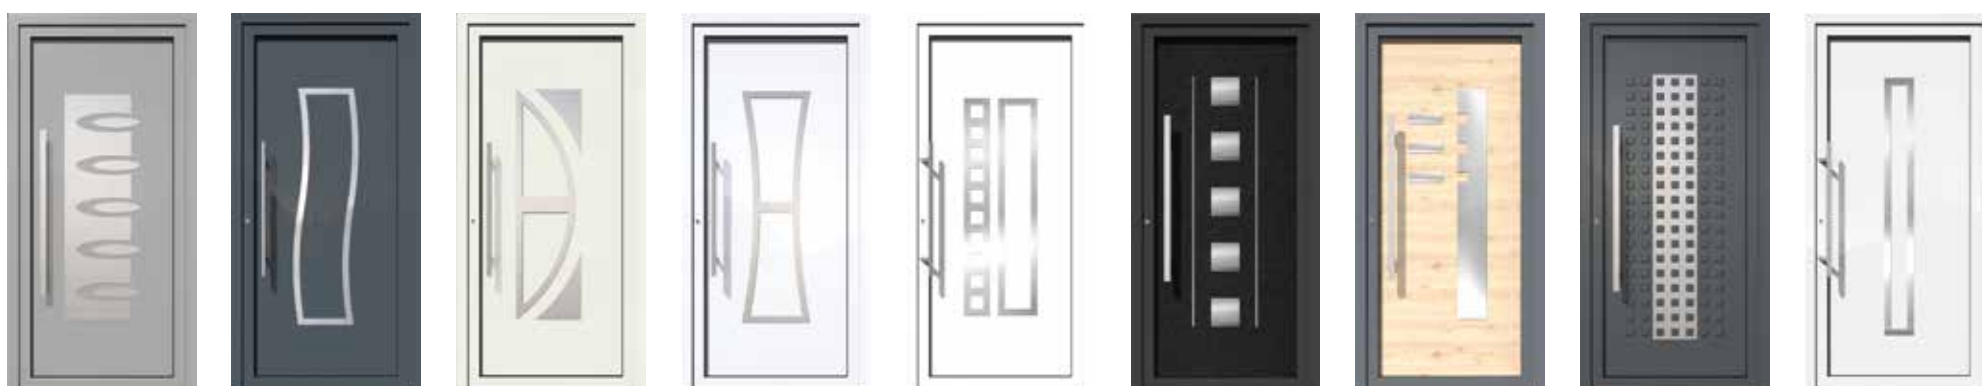

ALU 1290 / pg31 ALU 1300 / pg32 ALU 1310 / p33 ALU 1320 / pg34 ALU 1330 / pg35 ALU 1340 / pg36 ALU 1350 / pg36 ALU 1360 / pg37 ALU 1660 / pg38