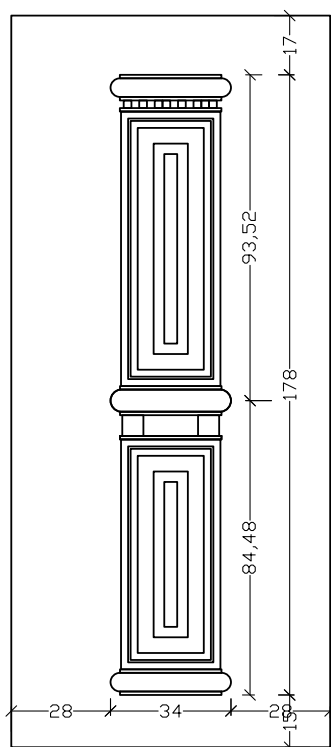

VERPAN

PREMIUM DESIGN

ΣΕΙΡΑ 7070

Ένα πάνελ μόνο για εσάς!!!

Μεταξύ των πολλών προτάσεών μας, υπάρχει σίγουρα ένα πάνελ που αντανακλά το στυλ σας και φαίνεται ότι κατασκευάστηκε μόνο για εσάς. Ανακαλύψτε το!!!