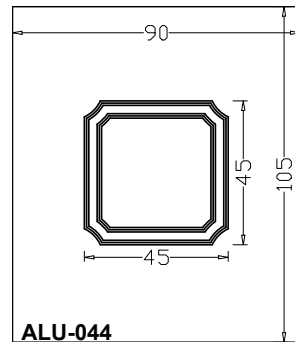

VERPAN
PREMIUM DESIGN

ΤΑΜΠΛΑΔΑΚΙΑ ΑΛΟΥΜΙΝΙΟΥ ALUMINIUM COMPONENTS

ALU-044