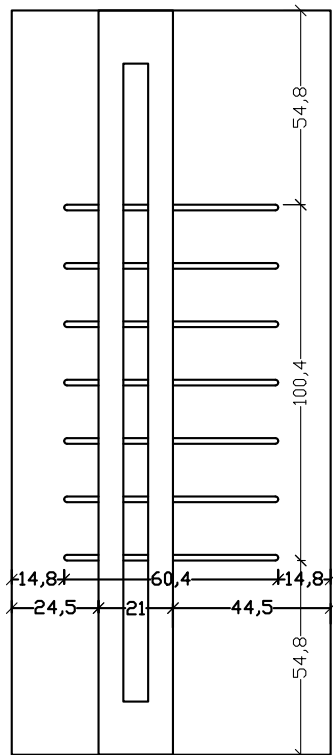

NOTICE 1

In case of double color its necessary to give us color 1 and 2 as we look from outside.

ALU 1930

ALU 1931A

ALU 1931A1

ΣΕΙΡΑ / LINE 1932-1933

VERPAN Aluminium Panel!!

The exemplary construction is a point of reference. With strict and accurate measurements and qualifications. Select between the color of your choice or in Renolit foil.