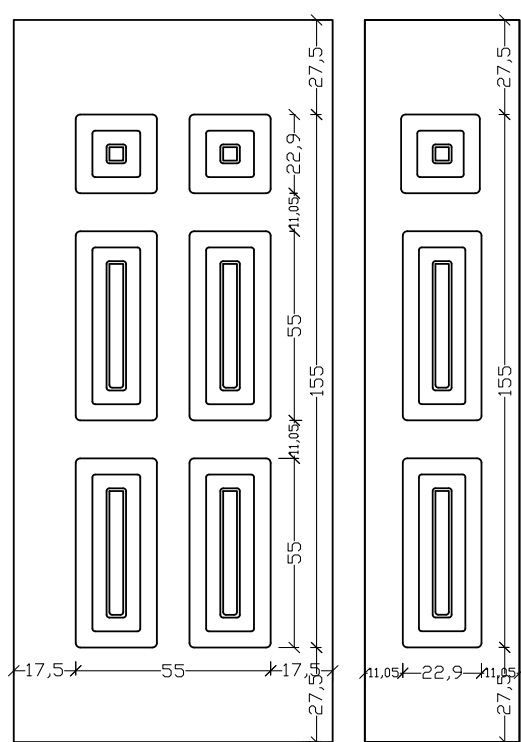

VERPAN

PREMIUM DESIGN

ΣΕΙΡΑ 7030

Κλασική υπεροχή!!!

Για σας που είστε λάτρεις του είδους, δημιουργήσαμε σχέδια κλασικά με διαχρονική αξία και αισθητική υπεροχή.

Classic Advantage!!!

For those that are classic lovers we have created classic designs with timeless value and aesthetic advantage.