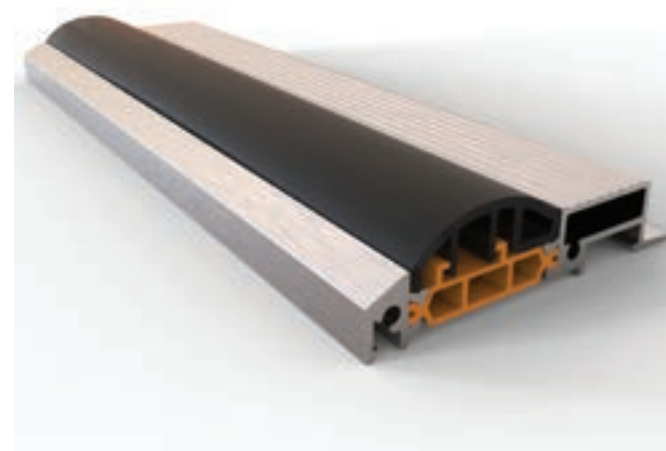

SERIES C | AVANTAGE_77 LINE

AVANTAGE_77 LINE

Door thickness 77 mm
Glass 44.1+4+4+44.1
Inox ornaments engraved
 $U_d = 0.80 \text{ W/m}^2\text{K}$
Alu sheet out: 3 mm
Alu sheet in: 2 mm

Πάχος Πόρτας 77 mm
Υάλωση 44.1+4+4+44.1
Διακοσμητικά inox συνεπίπεδα
 $U_d = 0.80 \text{ W/m}^2\text{K}$
Πάχος λαμαρίνας έξω: 3 mm
Πάχος λαμαρίνας μέσα: 2 mm