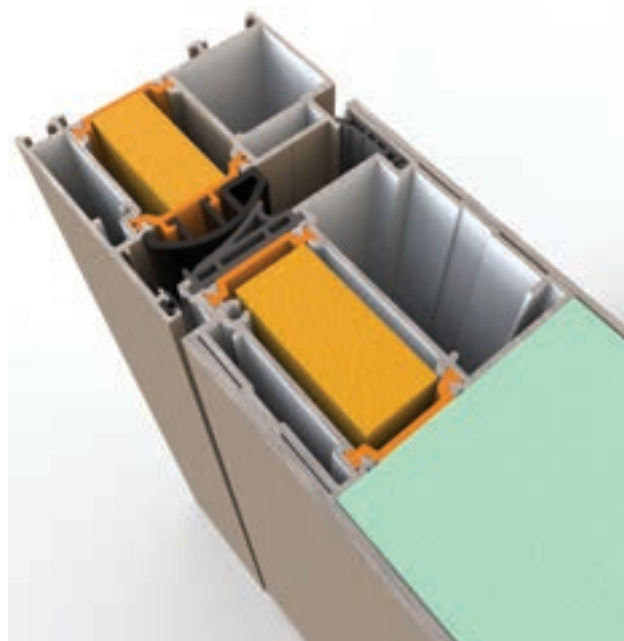

SERIES C | AVANTAGE_77 LINE

AVANTAGE_77 LINE

Door thickness 77 mm
Glass 44.1+4+4+44.1
Inox ornaments engraved
 $U_d = 0.80 \text{ W/m}^2\text{K}$
Alu sheet out: 3 mm
Alu sheet in: 2 mm

Πάχος Πόρτας 77 mm
Υάλωση 44.1+4+4+44.1
Διακοσμητικά inox συνεπίπεδα
 $U_d = 0.80 \text{ W/m}^2\text{K}$
Πάχος λαμαρίνας έξω: 3 mm
Πάχος λαμαρίνας μέσα: 2 mm