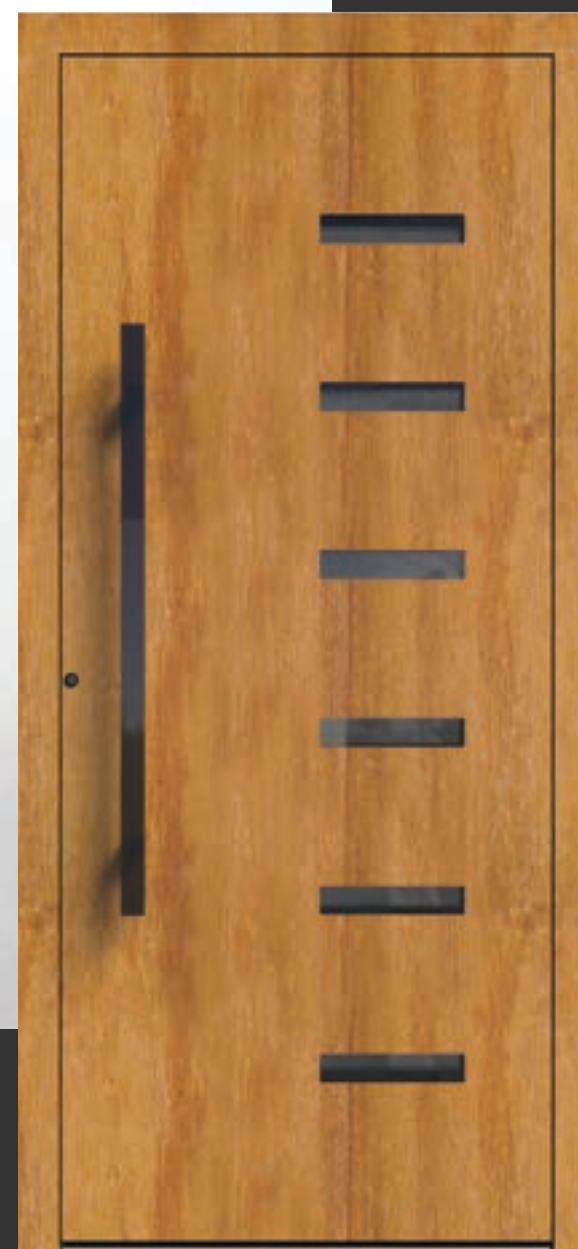

V0190

Series B / C / D / E / F
Color Golden Oak
Handle EXL-V440.1200 black
Rossete EXR-900 black
Ornaments No
Glass Lakobel Black